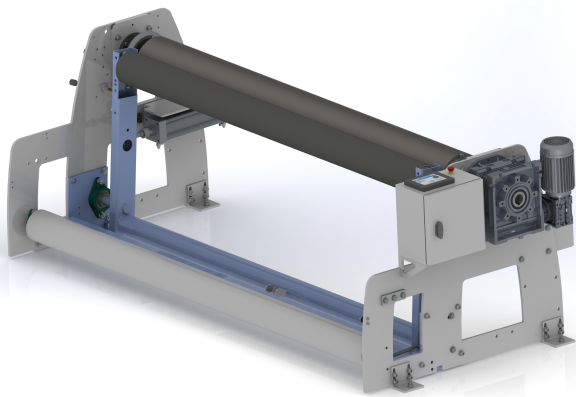

► SUPERIOR ◀ *Touch*

- **High-tech** tangential winder
- up to **400cm** nominal width
- for all cloth qualities, including **technical fabrics**
- D = 1'500mm, up to **3'000kg**
- for all type of weaving machines

► PREMIUM ◀ *Touch*

- **Heavy-duty** tangential winder
- up to **540cm** nominal width
- for winding of extra wide fabric
- D = 1'500mm, up to **3'500kg**
- for all type of weaving machines

Range of products:

► ZENTRO ◀ Touch

- High-end **AXIAL** winder
- up to **400cm** nominal width
- for delicate and **sensitive fabrics**
- D = 1'200mm, up to **2'000kg**
- for all type of weaving machines

► InLoom ◀ Touch

- **COMPACT** tangential winder
- up to **360cm** nominal width
- fabric winding **INSIDE** of the **weaving machine**
- D = **500mm** [600mm], 1'200kg
- for all type of weaving machines

► RETRO ◀ Touch