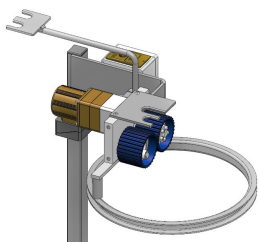

► PREMIUM ◀ *Touch*

- **Heavy-duty** tangential winder
- up to **540cm** nominal width
- for winding of extra wide fabric
- D = 1'500mm, up to **3'500kg**
- for all type of weaving machines

Range of products:

► ZENTRO ◀ Touch

- High-end **AXIAL** winder
- up to **400cm** nominal width
- for delicate and **sensitive fabrics**
- D = 1'200mm, up to **2'000kg**
- for all type of weaving machines

► InLoom ◀ Touch

- **COMPACT** tangential winder
- up to **360cm** nominal width
- fabric winding **INSIDE** of the **weaving machine**
- D = **500mm** [600mm], 1'200kg
- for all type of weaving machines

► RETRO ◀ Touch

- **UPGRADING set** for existing winders
- **universal** installation – with or without motor
- applicable on **all makes** - former Willy GROB units as well as many other brands
- Independent of nominal width
- Independent of diameter and weight