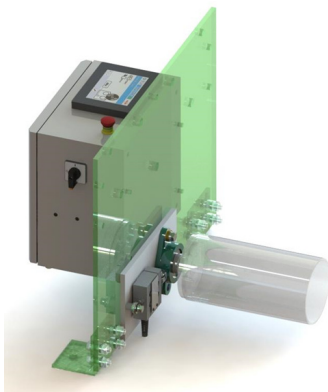

► RETRO ◀ Touch

- **UPGRADING set** for existing winders
- **universal** installation – with or without motor
- applicable on **all makes** - former Willy GROB units as well as many other brands
- Independent of nominal width
- Independent of diameter and weight