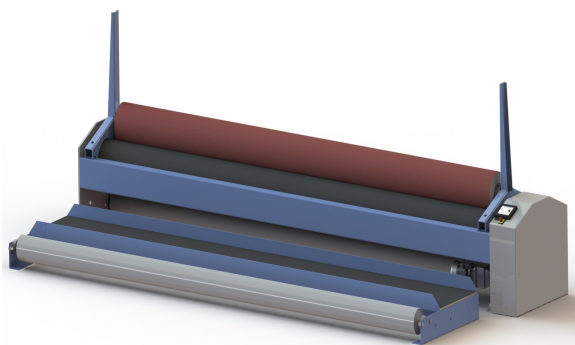

Willy Grob Ltd.

Alte Schmerikonerstrasse 3
8733 Eschenbach SG
Switzerland
Phone +41 55 286 13 40
Fax +41 55 286 13 50
info@willy-grob.ch

www.willy-grob.ch

Range of products:

► REVO ◀ - Eco-Version

- **Basic** tangential winder
- up to **230cm** nominal width
- for fabrics of **mass production**
- **D = 1'500mm**, 2'000kg
- for all type of weaving machines

► SUPERIOR ◀ *Touch*

- **High-tech** tangential winder
- up to **400cm** nominal width
- for all cloth qualities, including **technical fabrics**
- D = 1'500mm, up to **3'000kg**
- for all type of weaving machines

► PREMIUM ◀ *Touch*

- **Heavy-duty** tangential winder
- up to **540cm** nominal width
- for winding of extra wide fabric
- D = 1'500mm, up to **3'500kg**
- for all type of weaving machines

Range of products:

► ZENTRO ◀ Touch

- High-end **AXIAL** winder
- up to **400cm** nominal width
- for delicate and **sensitive fabrics**
- D = 1'200mm, up to **2'000kg**
- for all type of weaving machines

► InLoom ◀ Touch