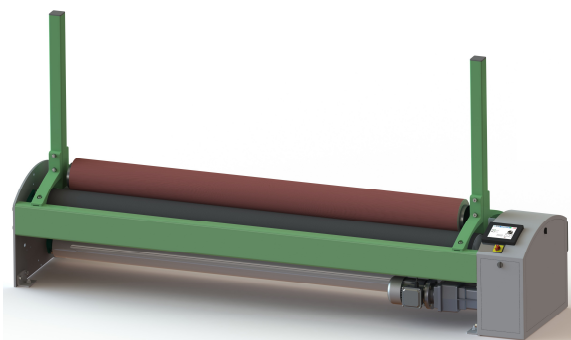

Willy Grob Ltd.

Alte Schmerikonerstrasse 3
8733 Eschenbach SG
Switzerland
Phone +41 55 286 13 40
Fax +41 55 286 13 50
info@willy-grob.ch

www.willy-grob.ch

Range of products:

► REVO ◀ - Eco-Version

- **Basic** tangential winder
- up to **230cm** nominal width
- for fabrics of **mass production**
- **D = 1'500mm**, 2'000kg
- for all type of weaving machines

► SUPERIOR ◀ *Touch*

- **High-tech** tangential winder
- up to **400cm** nominal width
- for all cloth qualities, including **technical fabrics**
- D = 1'500mm, up to **3'000kg**
- for all type of weaving machines

► PREMIUM ◀ *Touch*

- **Heavy-duty** tangential winder
- up to **540cm** nominal width
- for winding of extra wide fabric
- D = 1'500mm, up to **3'500kg**
- for all type of weaving machines

Range of products:

► ZENTRO ◀ Touch

- High-end **AXIAL** winder
- up to **400cm** nominal width
- for delicate and **sensitive fabrics**
- D = 1'200mm, up to **2'000kg**
- for all type of weaving machines

► InLoom ◀ Touch