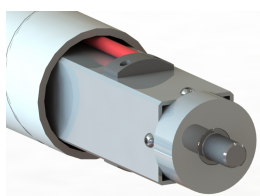

► SQUARE ◀

Cardboard tube cloth rollers with self-acting clamping device

OPTIONS:

► **BULLDOG** ◀ - **Pressing** system solutions

- for additional weight on batch

► **VARIO** ◀ - **Inspection** table solutions

- straight | inclined | box | with/without light

LED

► **ACCUMULO** ◀ - fabric **accumulating** systems

- cloth storage before inspection and winding

► **HEAT** ◀ - infrared **drying** application

- pre-drying of wet fabrics before winding

► **SCRATCH** ◀ - fabric **napping** unit

- rotating brush roller, allowing individual napping intensities