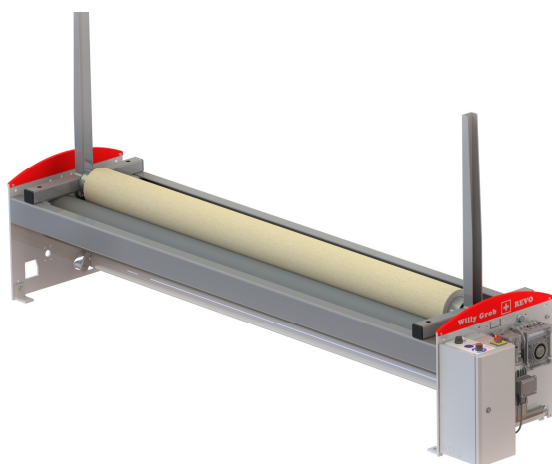

Willy Grob Ltd.

Alte Schmerikonerstrasse 3
8733 Eschenbach SG
Switzerland
Phone +41 55 286 13 40
Fax +41 55 286 13 50
info@willy-grob.ch

www.willy-grob.ch

Range of products:

► REVO ◀ - Eco-Version

- **Basic** tangential winder
- up to **230cm** nominal width
- for fabrics of **mass production**
- **D = 1'500mm**, 2'000kg
- for all type of weaving machines

► SUPERIOR ◀ *Touch*

- **High-tech** tangential winder
- up to **400cm** nominal width
- for all cloth qualities, including **technical fabrics**
- D = 1'500mm, up to **3'000kg**
- for all type of weaving machines

► PREMIUM ◀ *Touch*

- **Heavy-duty** tangential winder
- up to **540cm** nominal width
- for winding of extra wide fabric
- D = 1'500mm, up to **3'500kg**
- for all type of weaving machines

Range of products:

► ZENTRO ◀ Touch

- High-end **AXIAL** winder
- up to **400cm** nominal width
- for delicate and **sensitive fabrics**
- D = 1'200mm, up to **2'000kg**
- for all type of weaving machines

► InLoom ◀ Touch